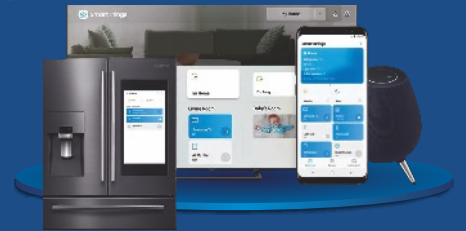

ADVANTAGE JAYCON