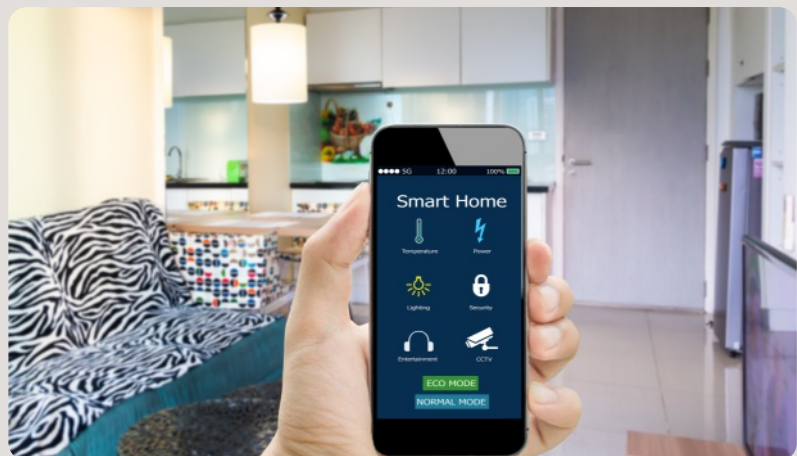

You could add devices anytime sans any changes to your home. Jaycon technology operates on **wireless** data communication protocols, and it's **modular**, whereby with the growing needs, solutions could be expanded. It is perhaps, well-understood by now, that it has **remote access** to control and monitor your home, from anywhere. Wait, there are more in store!

Jaycon App enables **shared access**. You could invite your closed ones to share access to your home, thus sharing the excitements of a smart lifestyle. Jaycon devices are indeed **compact** and **durable** that fits effortlessly to any home architecture for long.

Meanwhile, all your privacy and data are grid-locked secured and **safe** by engaging hi-end encryption in accordance to the TLS clauses and secured cloud platforms. And moreover, sans anything to change, it is **easy to install** with its minimalistic design. Finally, as a complimentary system, Jaycon device **plays well** with smart home eco-systems offering a greater gamut of choices, ready to be integrated with other hardware and software manufacturers.

With all of these wonder-working yeomen services, you would surely not want to settle for anything less than Jaycon Smart Devices.